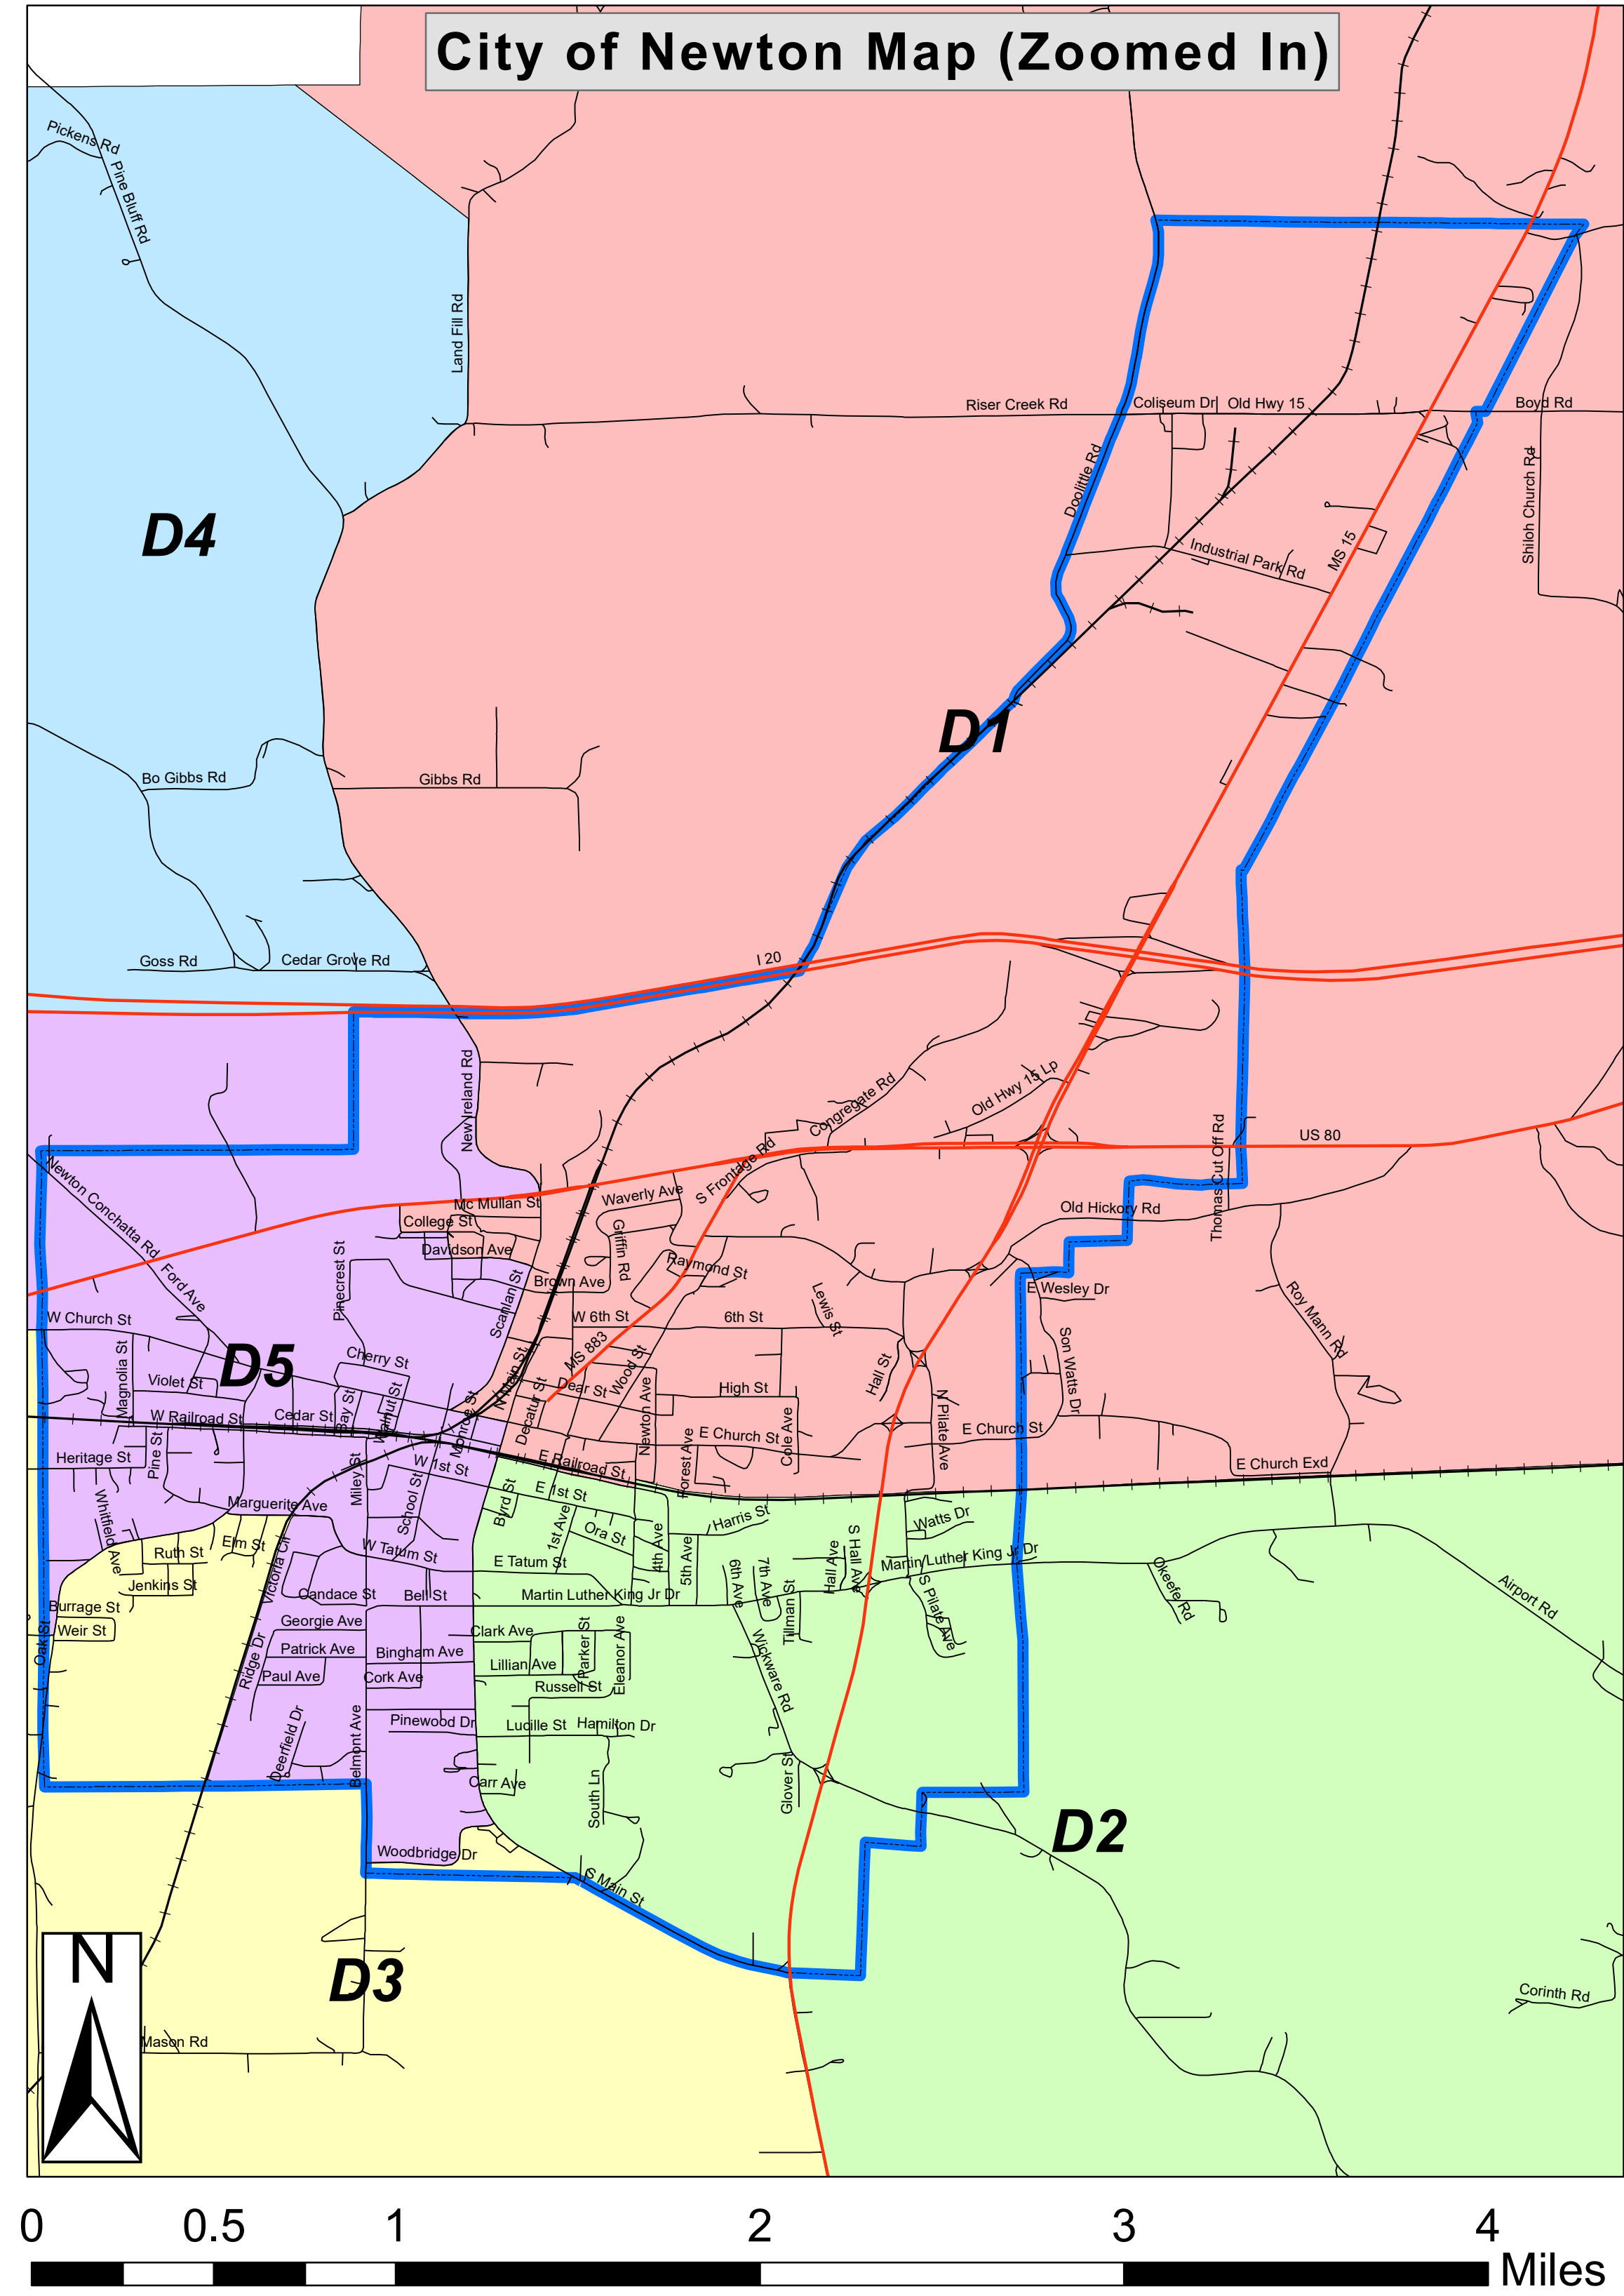

Newton Public School District Map

Approved Districts

- District 1 (Red)
- District 2 (Green)
- District 3 (Yellow)
- District 4 (Blue)
- District 5 (Purple)

Legend

- NPSD Boundary (Green outline)
- City of Newton (Blue outline)
- Highways (Red line)
- Roads & Streets (Black line)
- Railroads (Black line with cross-ticks)
- County Boundary (Grey line)

Maps prepared by:

East Central Planning & Development District
 Post Office Box 499
 Newton, Mississippi 39345
 Phone: 1-800-264-2007
 website: <http://www.ecpdd.org>