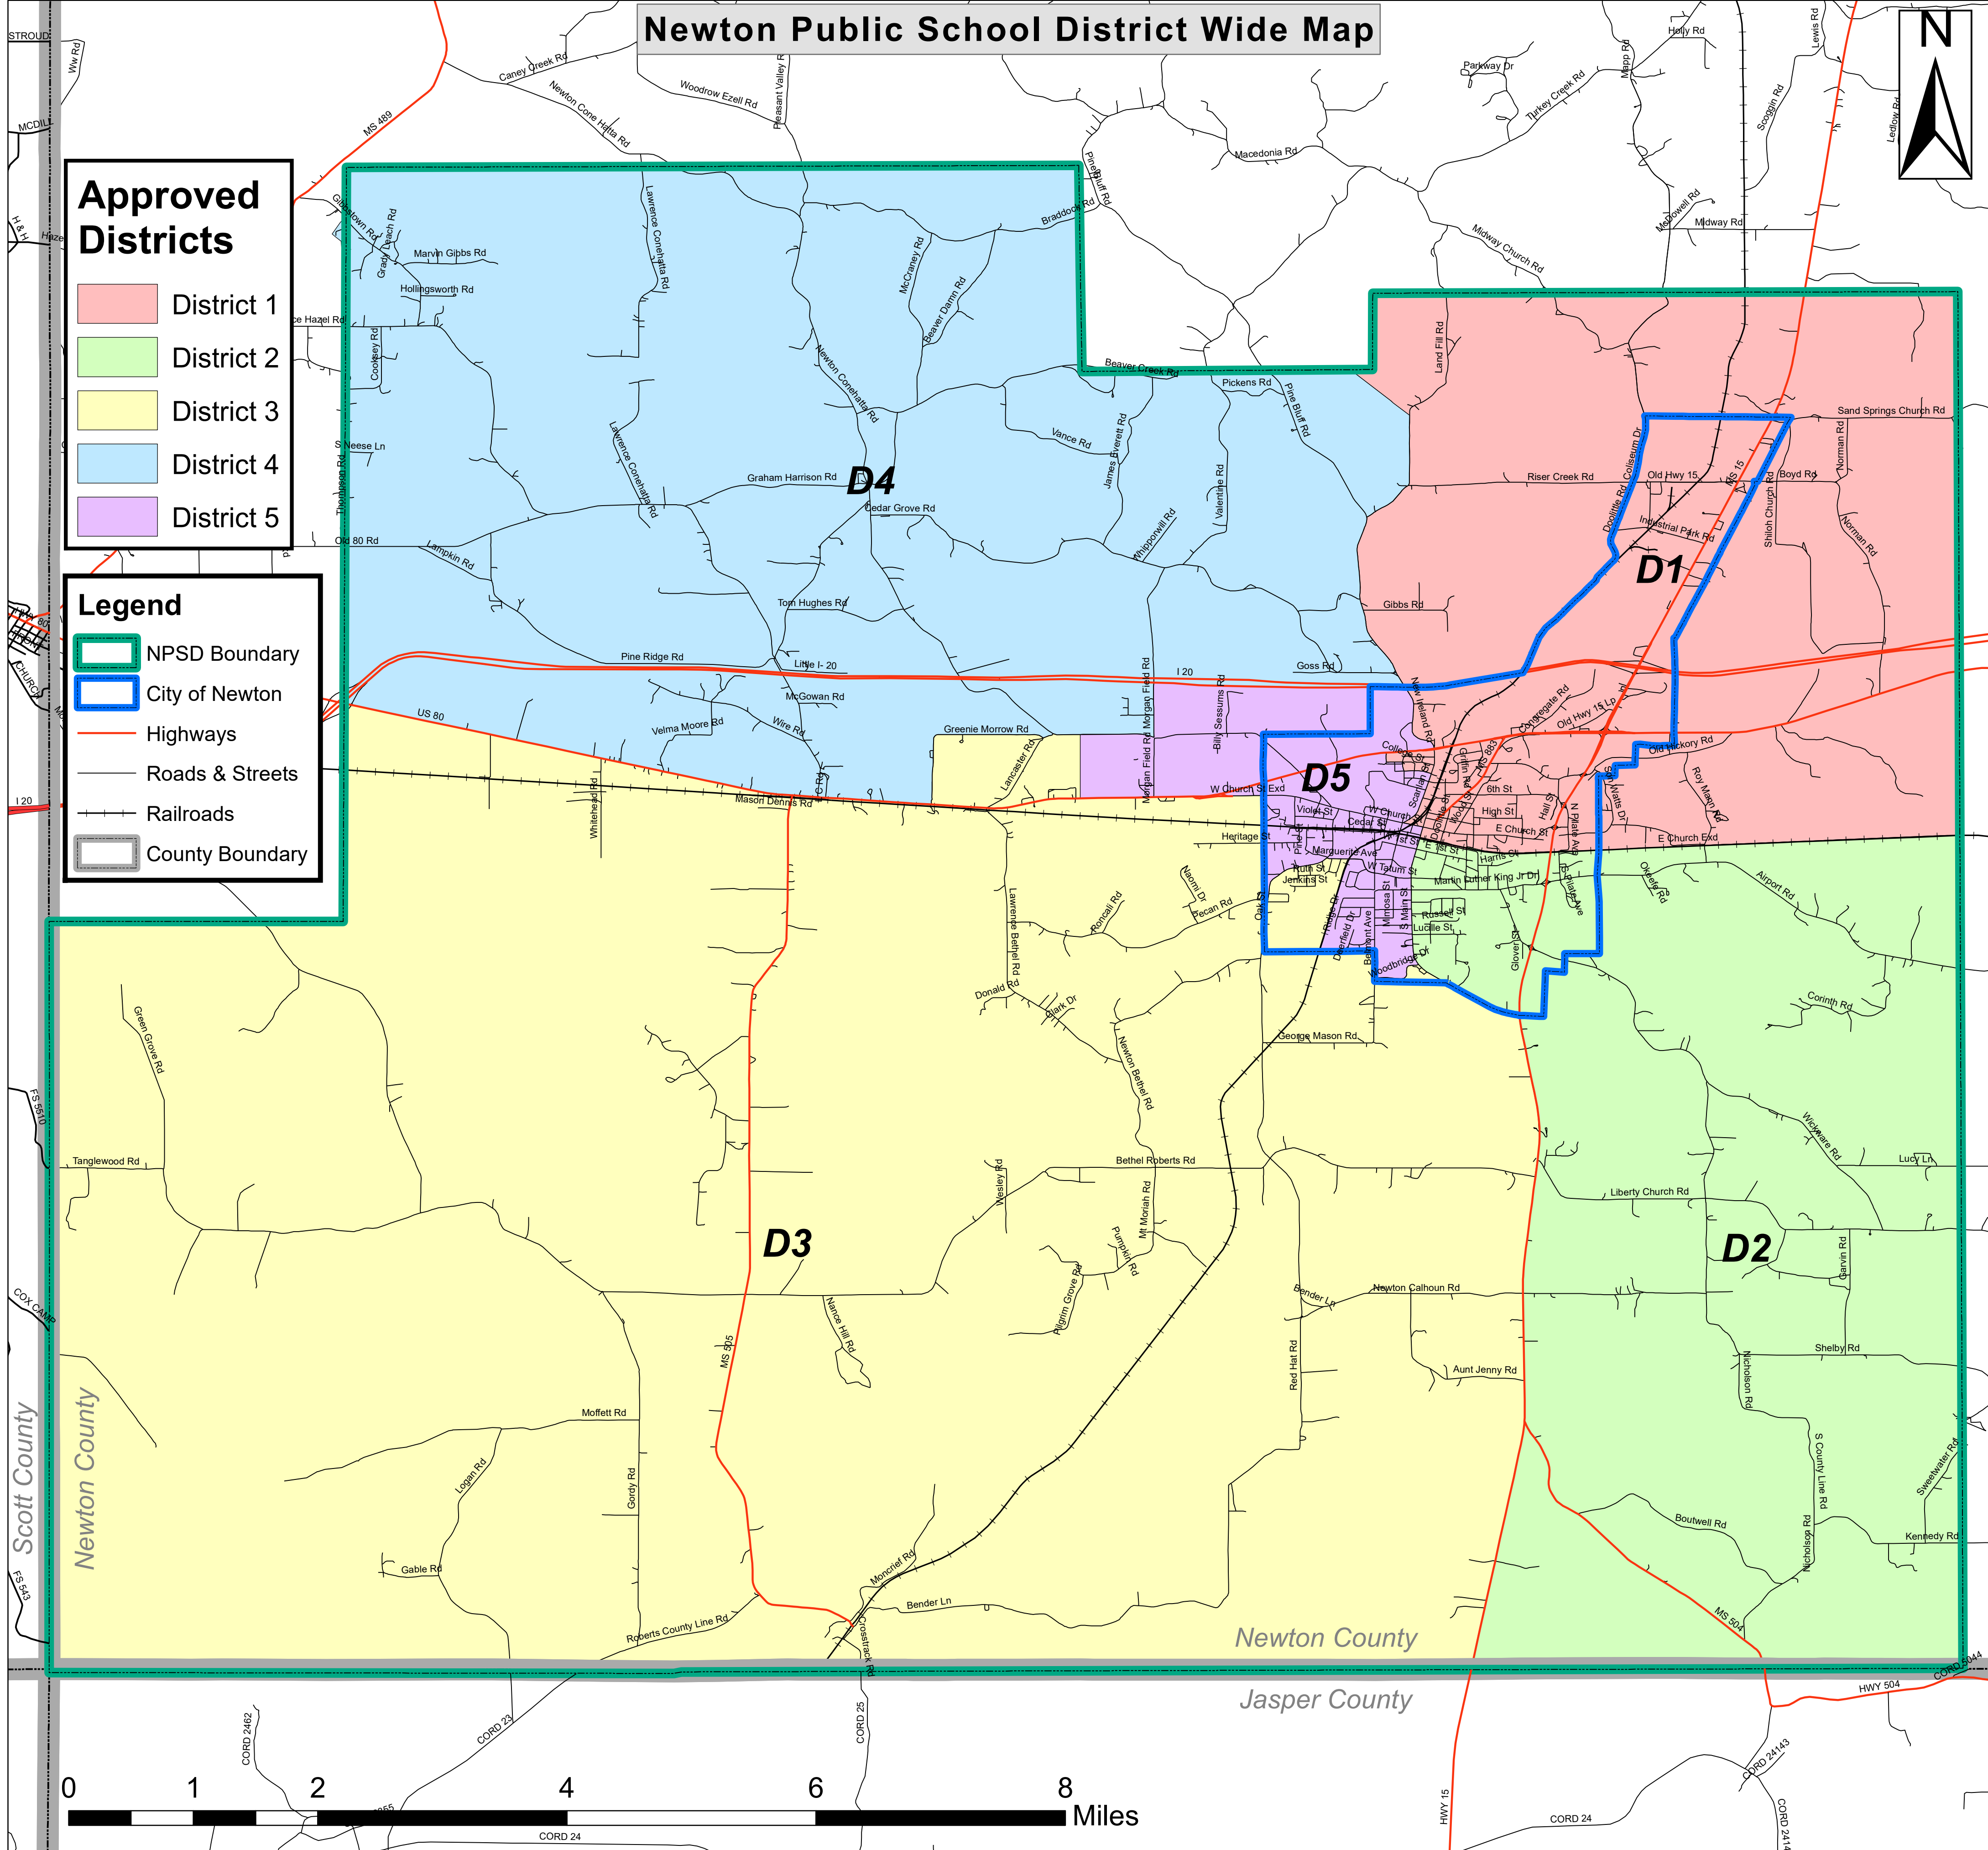

Newton Public School District Map

Approved Districts

- District 1 (Red)
- District 2 (Green)
- District 3 (Yellow)
- District 4 (Blue)
- District 5 (Purple)

Legend

- NPSD Boundary (Green outline)
- City of Newton (Blue outline)
- Highways (Red line)
- Roads & Streets (Black line)
- Railroads (Black line with cross-ticks)
- County Boundary (Grey line)

Maps prepared by:

East Central Planning & Development District
 Post Office Box 499
 Newton, Mississippi 39345
 Phone: 1-800-264-2007
 website: <http://www.ecpdd.org>