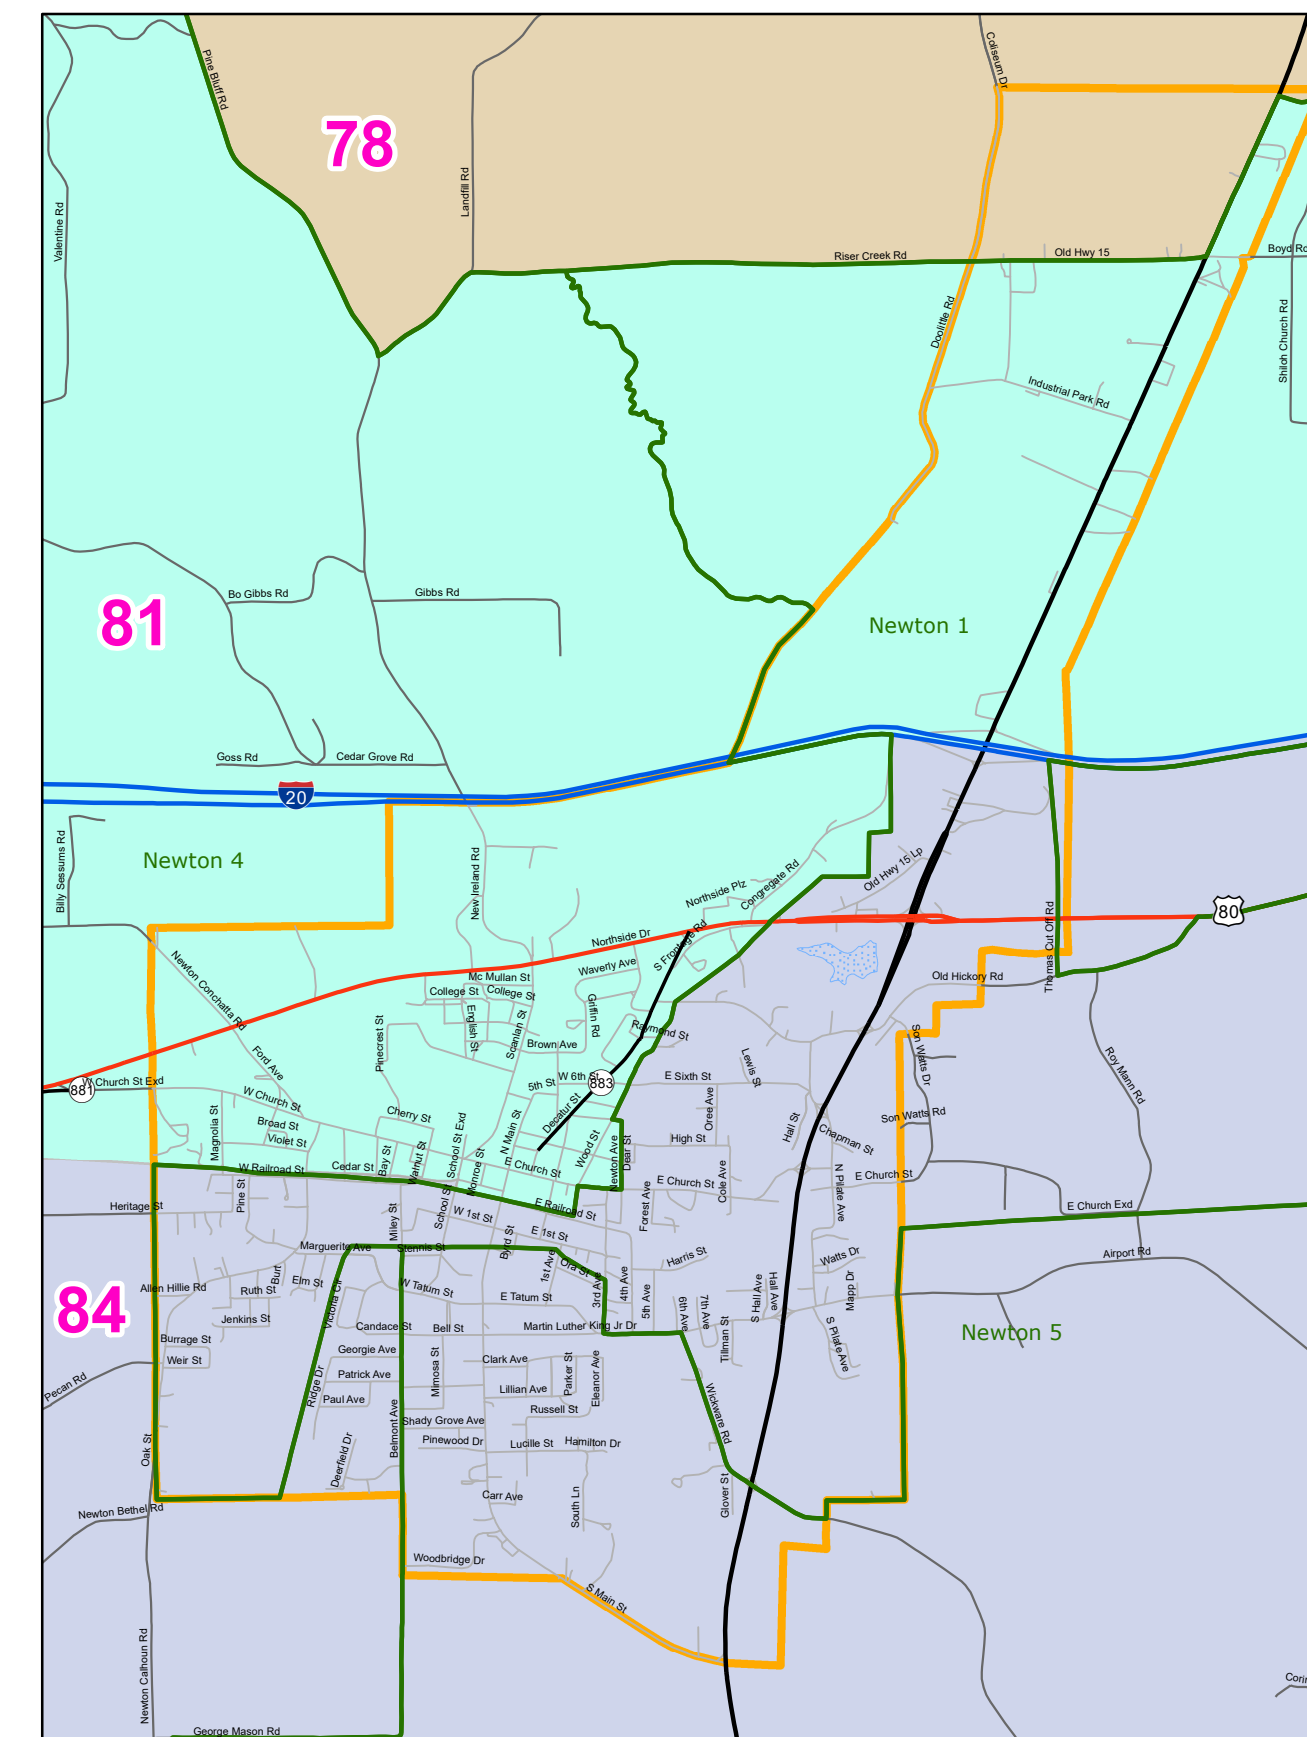

MS House Districts Newton County

JR1 as Amended March 29, 2022

- Voting Precincts
- 1 - Interstates
- 2 - US Highways
- 3 - MS Hwys (1 -99)
- 4 - MS Hwys (100-999)
- 5 - Natchez Trace
- 6 - County Roads
- 7 - City Streets
- 8 - Trails
- Rivers
- Lakes/Ponds
- Cities
- County Borders

Inset Map - Newton

0 1.5 3 6 Miles

Map prepared by MARIS 4/19/2022